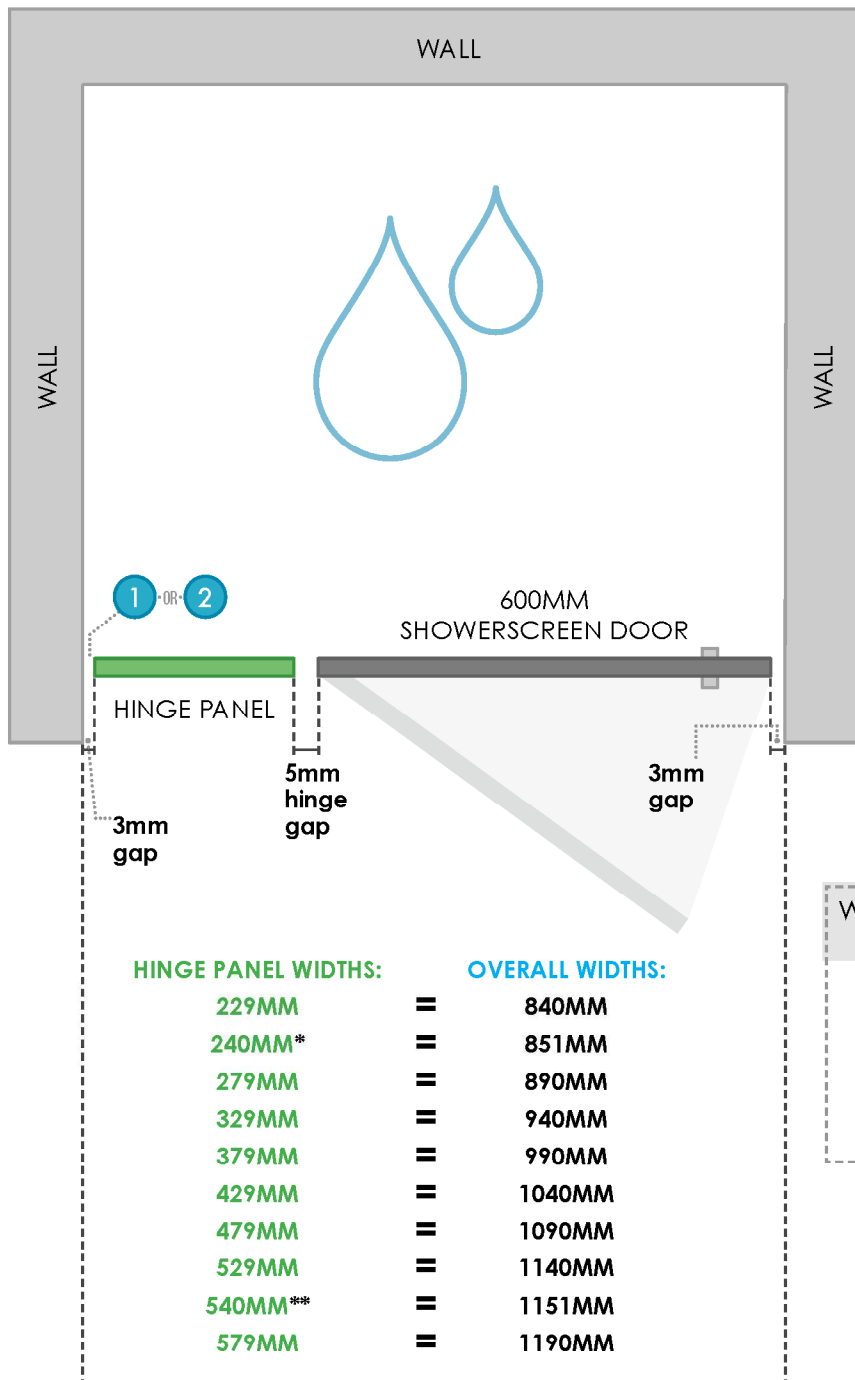

10MM SHOWERSCREENS CORNER CONFIGURATIONS

WALL

1 -OR- 2

3mm silicone/ bracket gap

WALL

HINGE PANEL

5mm hinge gap

600MM SHOWERSCREEN DOOR

HINGE PANEL WIDTHS:	OVERALL WIDTHS:
229MM	= 850MM
240MM*	= 861MM
279MM	= 900MM
329MM	= 950MM
379MM	= 1000MM
429MM	= 1050MM
479MM	= 1100MM
529MM	= 1150MM
540MM**	= 1161MM
579MM	= 1200MM

Wall bracket option 1

- 10MM CLEAR TOUGHENED GLASS
- WRAPPED INDIVIDUALLY
- CORNER PROTECTORS
- FLAT POLISHED EDGES

IMPORTANT
Add 8mm to **OVERALL WIDTHS** if installing with a U Channel.
Refer to page 14

* Designed for use on a 900mm wide NEO STONE or GLACIER shower base
** Designed for use on a 1200mm wide NEO STONE or GLACIER shower base

10MM SHOWERSCREENS INLINE CONFIGURATIONS

FEATURES ABOUT OUR TOUGHENED FRAMELESS SHOWERSCREEN GLASS:

IMPORTANT
Add 8mm to **OVERALL WIDTHS** if installing with a U Channel.
Refer to page 14

* Designed for use on a 900mm wide NEO STONE or GLACIER shower base
** Designed for use on a 1200mm wide NEO STONE or GLACIER shower base