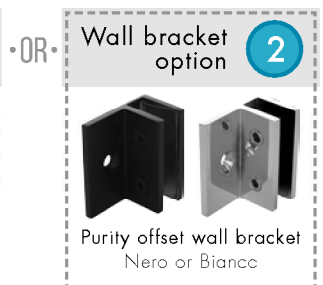

HINGE PANEL WIDTHS:	OVERALL WIDTHS:
229MM	= 850MM
240MM*	= 861MM
279MM	= 900MM
329MM	= 950MM
379MM	= 1000MM
429MM	= 1050MM
479MM	= 1100MM
529MM	= 1150MM
540MM**	= 1161MM
579MM	= 1200MM

Wall bracket option 1

Purity wall bracket
Nero or Bianco

OR

Wall bracket option 2

Purity offset wall bracket
Nero or Bianco

OVER 100 POSSIBLE SIZE CONFIGURATIONS WITH CORNER/RETURN SCENARIO

FEATURES ABOUT OUR TOUGHENED FRAMELESS SHOWERSCREEN GLASS:

- 10MM CLEAR TOUGHENED GLASS
- WRAPPED INDIVIDUALLY
- CORNER PROTECTORS
- FLAT POLISHED EDGES

IMPORTANT
Add 8mm to **OVERALL WIDTHS** if installing with a U Channel.
Refer to page 14

* Designed for use on a 900mm wide NEO STONE or GLACIER shower base
** Designed for use on a 1200mm wide NEO STONE or GLACIER shower base

10MM SHOWERSCREENS INLINE CONFIGURATIONS

FEATURES ABOUT OUR TOUGHENED FRAMELESS SHOWERSCREEN GLASS:

IMPORTANT
Add 8mm to **OVERALL WIDTHS** if installing with a U Channel.
Refer to page 14

* Designed for use on a 900mm wide NEO STONE or GLACIER shower base
** Designed for use on a 1200mm wide NEO STONE or GLACIER shower base