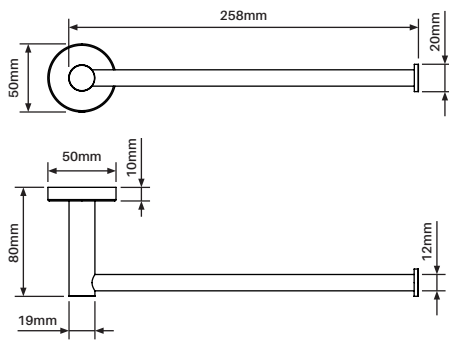

Polish

Satin

Matt black

Towel rail / 900mm

Order Code: CURVE-TR-0900-P/S/B

Towel rail / 600mm

Order Code: CURVE-TR-0600-P/S/B

Hand towel rail

Order Code: CURVE-HANDT-P/S/B

Toilet roll holder

Order Code: CURVE-ROLL-P/S/B

Towel hook

Order Code: CURVE-HOOK-P/S/B