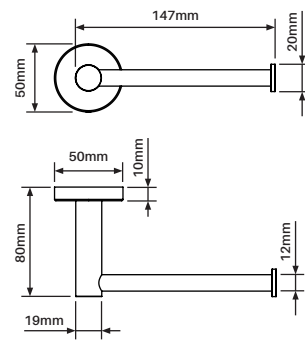

Polish

Satin

Matt black

Towel rail / 900mm

Order Code: CURVE-TR-0900-P/S/B

Towel rail / 600mm

Order Code: CURVE-TR-0600-P/S/B

Hand towel rail

Order Code: CURVE-HANDT-P/S/B

Toilet roll holder

Order Code: CURVE-ROLL-P/S/B

Towel hook

Order Code: CURVE-HOOK-P/S/B