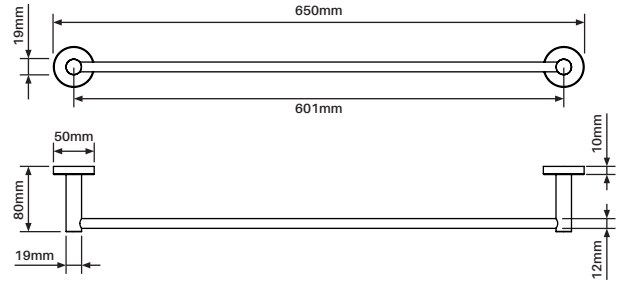

Polish

Satin

Matt black

Towel rail / 900mm

Order Code: CURVE-TR-0900-P/S/B

Towel rail / 600mm

Order Code: CURVE-TR-0600-P/S/B

Hand towel rail

Order Code: CURVE-HANDT-P/S/B

Toilet roll holder

Order Code: CURVE-ROLL-P/S/B

Towel hook

Order Code: CURVE-HOOK-P/S/B