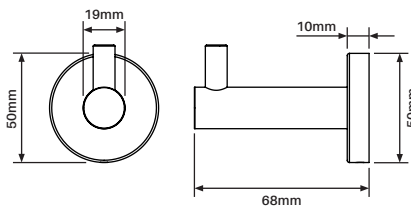

Polish

Satin

Matt black

Towel rail / 900mm

Order Code: CURVE-TR-0900-P/S/B

Towel rail / 600mm

Order Code: CURVE-TR-0600-P/S/B

Hand towel rail

Order Code: CURVE-HANDT-P/S/B

Toilet roll holder

Order Code: CURVE-ROLL-P/S/B

Towel hook

Order Code: CURVE-HOOK-P/S/B