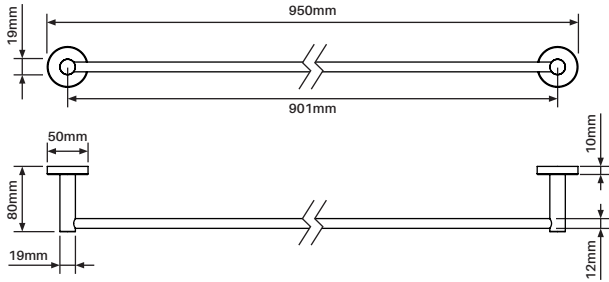

# CURVE

CURVE is a revitalised and fresh approach with a nod to all things organic. Slimline round profiles provide a minimalist finish with the added feature of hidden fixings. Made from durable stainless steel 304. Available in polish, brushed satin and matt black finishes.

Polish

Satin

Matt black

Towel rail / 900mm

Order Code: CURVE-TR-0900-P/S/B

Towel rail / 600mm

Order Code: CURVE-TR-0600-P/S/B

Hand towel rail

Order Code: CURVE-HANDT-P/S/B

Toilet roll holder

Order Code: CURVE-ROLL-P/S/B

Towel hook

Order Code: CURVE-HOOK-P/S/B