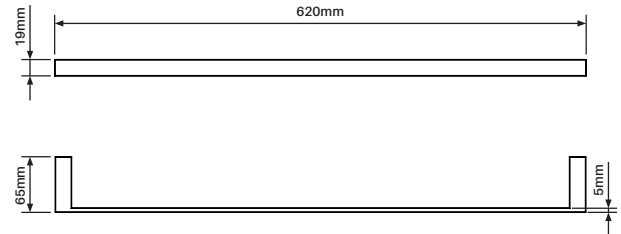

Polish

Satin

Matt black

Brushed gold

Towel rail / 900mm

Order Code: AERO-TR-0900-P/S/B/G

Towel rail / 600mm

Order Code: AERO-TR-0600-P/S/B/G

Hand towel rail

Order Code: AERO-HANDT-P/S/B/G

Toilet roll holder

Order Code: AERO-ROLL-P/S/B/G

Towel hook

Order Code: AERO-HOOK-P/S/B/G

Shelf · Dish

Order Code: AERO-SHELF-P/S