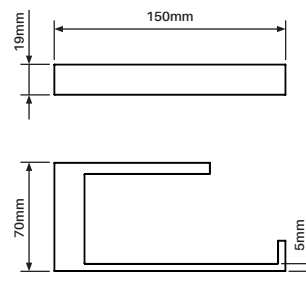

Toilet roll holder

Order Code: AERO-ROLL-P/S/B/G