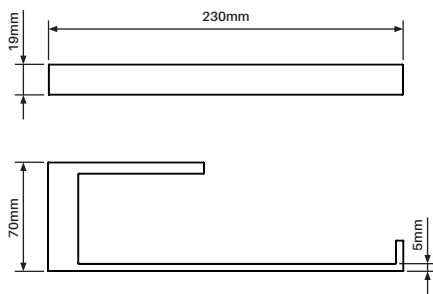

Polish

Satin

Matt black

Brushed gold

Towel rail / 900mm

Order Code: AERO-TR-0900-P/S/B/G

Towel rail / 600mm

Order Code: AERO-TR-0600-P/S/B/G

Hand towel rail

Order Code: AERO-HANDT-P/S/B/G

Toilet roll holder

Order Code: AERO-ROLL-P/S/B/G

Towel hook

Order Code: AERO-HOOK-P/S/B/G

Shelf · Dish

Order Code: AERO-SHELF-P/S