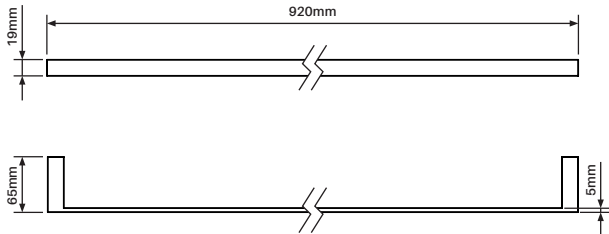

Polish

Satin

Matt black

Brushed gold

Towel rail / 900mm

Order Code: AERO-TR-0900-P/S/B/G

Towel rail / 600mm

Order Code: AERO-TR-0600-P/S/B/G

Hand towel rail

Order Code: AERO-HANDT-P/S/B/G

Toilet roll holder

Order Code: AERO-ROLL-P/S/B/G

Towel hook

Order Code: AERO-HOOK-P/S/B/G

Shelf · Dish

Order Code: AERO-SHELF-P/S