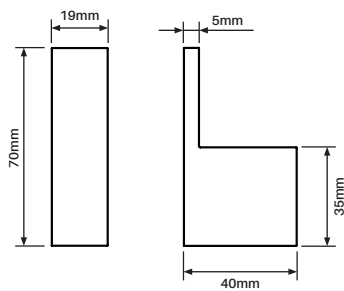

Towel hook

Order Code: AERO-HOOK-P/S/B/G