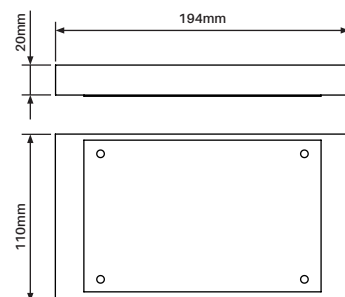

Polish

Satin

Matt black

Brushed gold

Towel rail / 900mm

Order Code: AERO-TR-0900-P/S/B/G

Towel rail / 600mm

Order Code: AERO-TR-0600-P/S/B/G

Hand towel rail

Order Code: AERO-HANDT-P/S/B/G

Toilet roll holder

Order Code: AERO-ROLL-P/S/B/G

Towel hook

Order Code: AERO-HOOK-P/S/B/G

Shelf · Dish

Order Code: AERO-SHELF-P/S