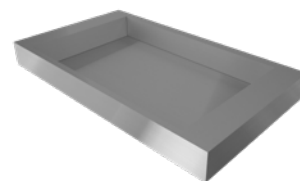

# AERO

Designed with clean lines and careful consideration to proportions, the stylish Aero range will lift any bathroom. Hidden fixings ensure both ease of installation and stunning visual completion. Made from durable stainless steel 304, long lasting fittings are assured. Available in polish, satin, matt black and brushed gold finishes.

Polish

Satin

Matt black

Brushed gold

Towel rail / 900mm

Order Code: AERO-TR-0900-P/S/B/G

Towel rail / 600mm

Order Code: AERO-TR-0600-P/S/B/G

Hand towel rail

Order Code: AERO-HANDT-P/S/B/G

Toilet roll holder

Order Code: AERO-ROLL-P/S/B/G

Towel hook

Order Code: AERO-HOOK-P/S/B/G

Shelf · Dish

Order Code: AERO-SHELF-P/S